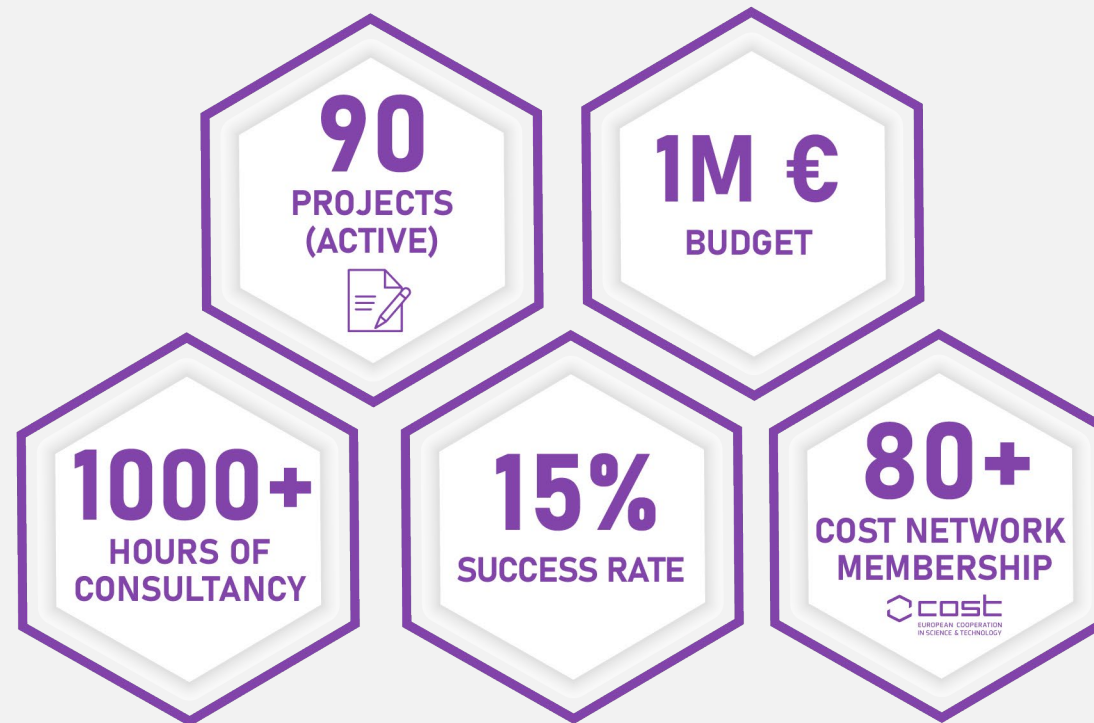

Gözde SAĞLAM
Lecturer

M. Serhat ÜNVER
Lecturer

**Samet Can
DEĞİRMENCI**
Project Expert

**Güler Tuğba
GÜLTEKİN**
Project Expert

KTU TTC
M3- University
Business World
Collaboration
Services

Entrance

M3

***UNIVERSITY BUSINESS
WORLD COLLABORATION
SERVICES***