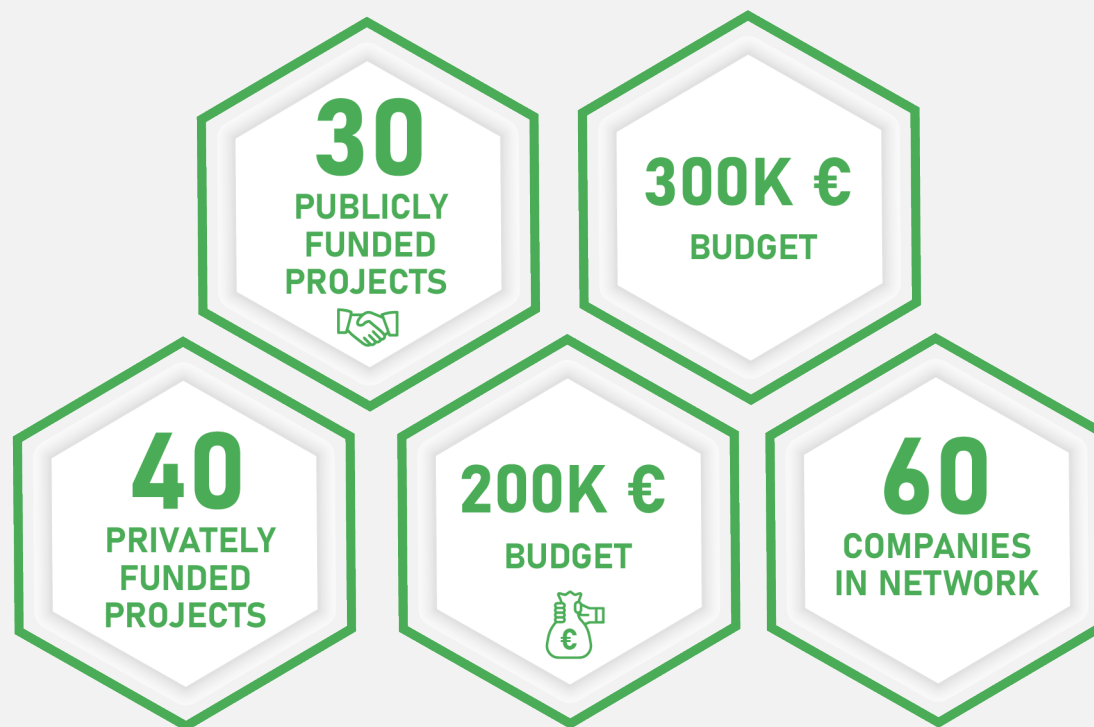

KTU TTC

MEET OUR *Team*

Beril DEĞERMENCI
Lecturer

**Dilek İSKENDER
BALABAN**
Project Expert

Yalçın AYKUT
Project Expert

KTU TTC
M4- Intellectual
and Industrial
Property Rights
Management
Services

Entrance

M4