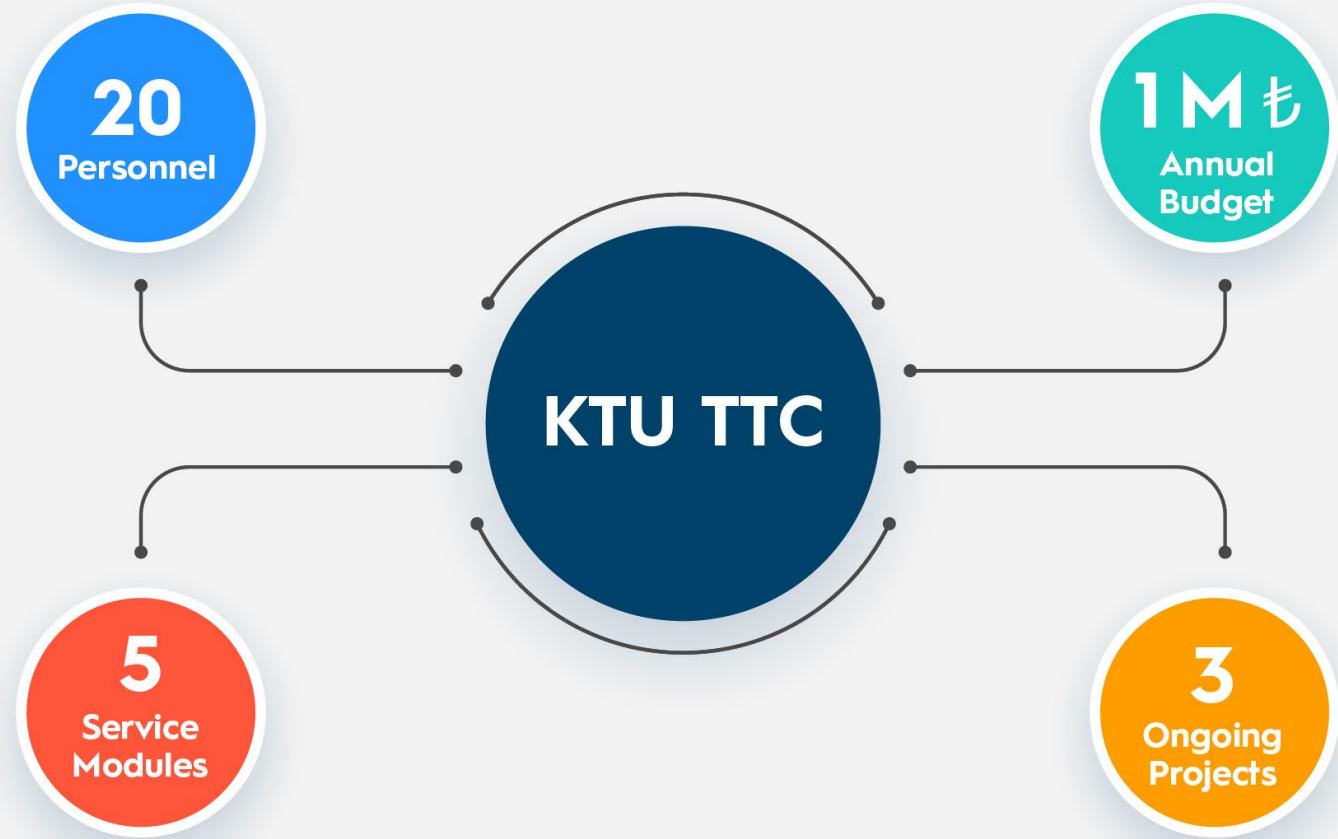

KARADENİZ TECHNICAL UNIVERSITY

T.C.
KARADENİZ TEKNİK ÜNİVERSİTESİ

Technology Transfer Application Research Center
KTU TTC

KTU TTC Timeline

Lecturer
Sedanur KALYONCU
KTU TTC Vice Director

Lecturer
Emrah AYVAZ
KTU TTC Director