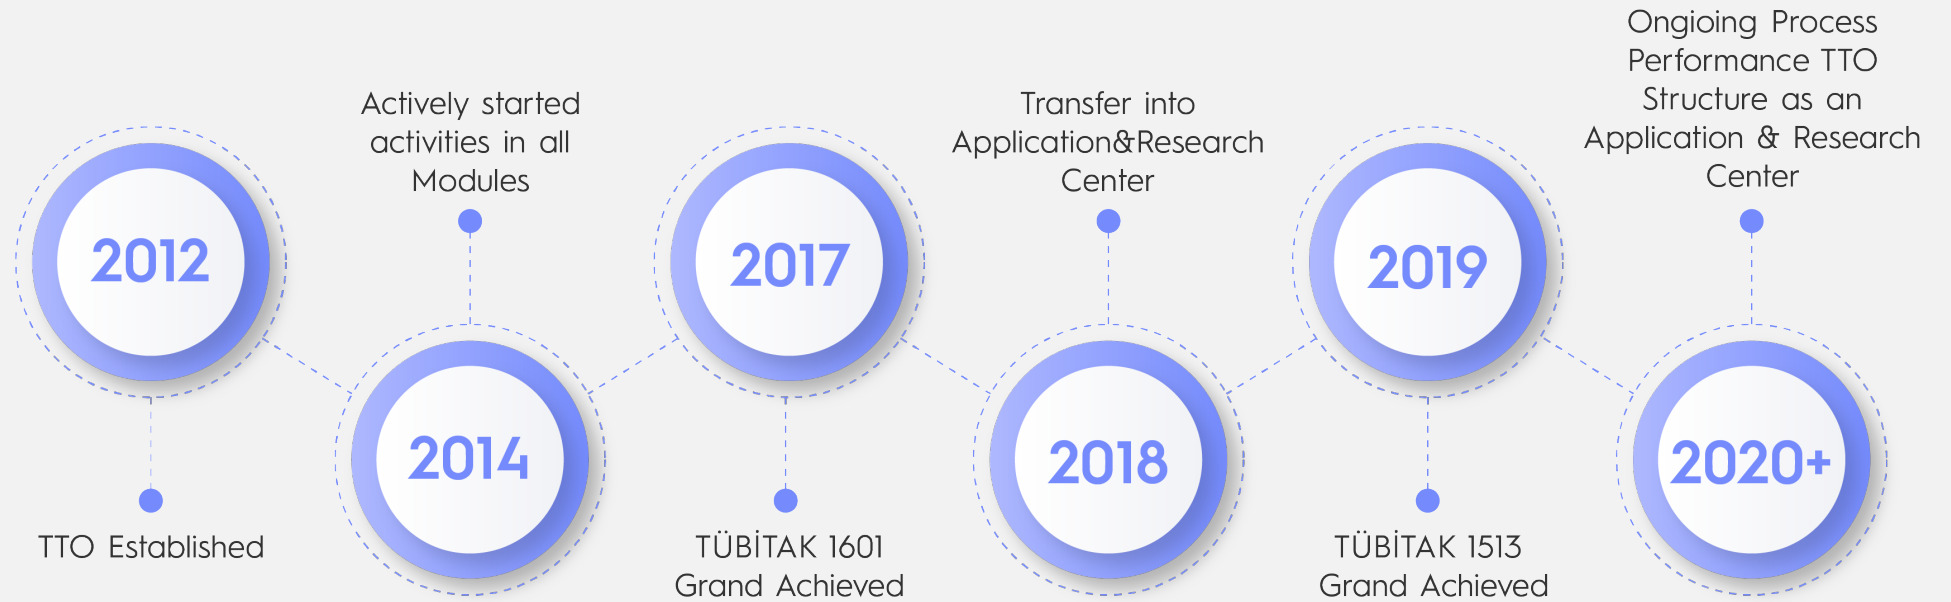

KARADENİZ TECHNICAL UNIVERSITY

T.C.
KARADENİZ TEKNİK ÜNİVERSİTESİ

Technology Transfer Application Research Center
KTU TTC

KTU TTC Timeline

Lecturer
Sedanur KALYONCU
KTU TTC Vice Director

Lecturer
Emrah AYVAZ
KTU TTC Director