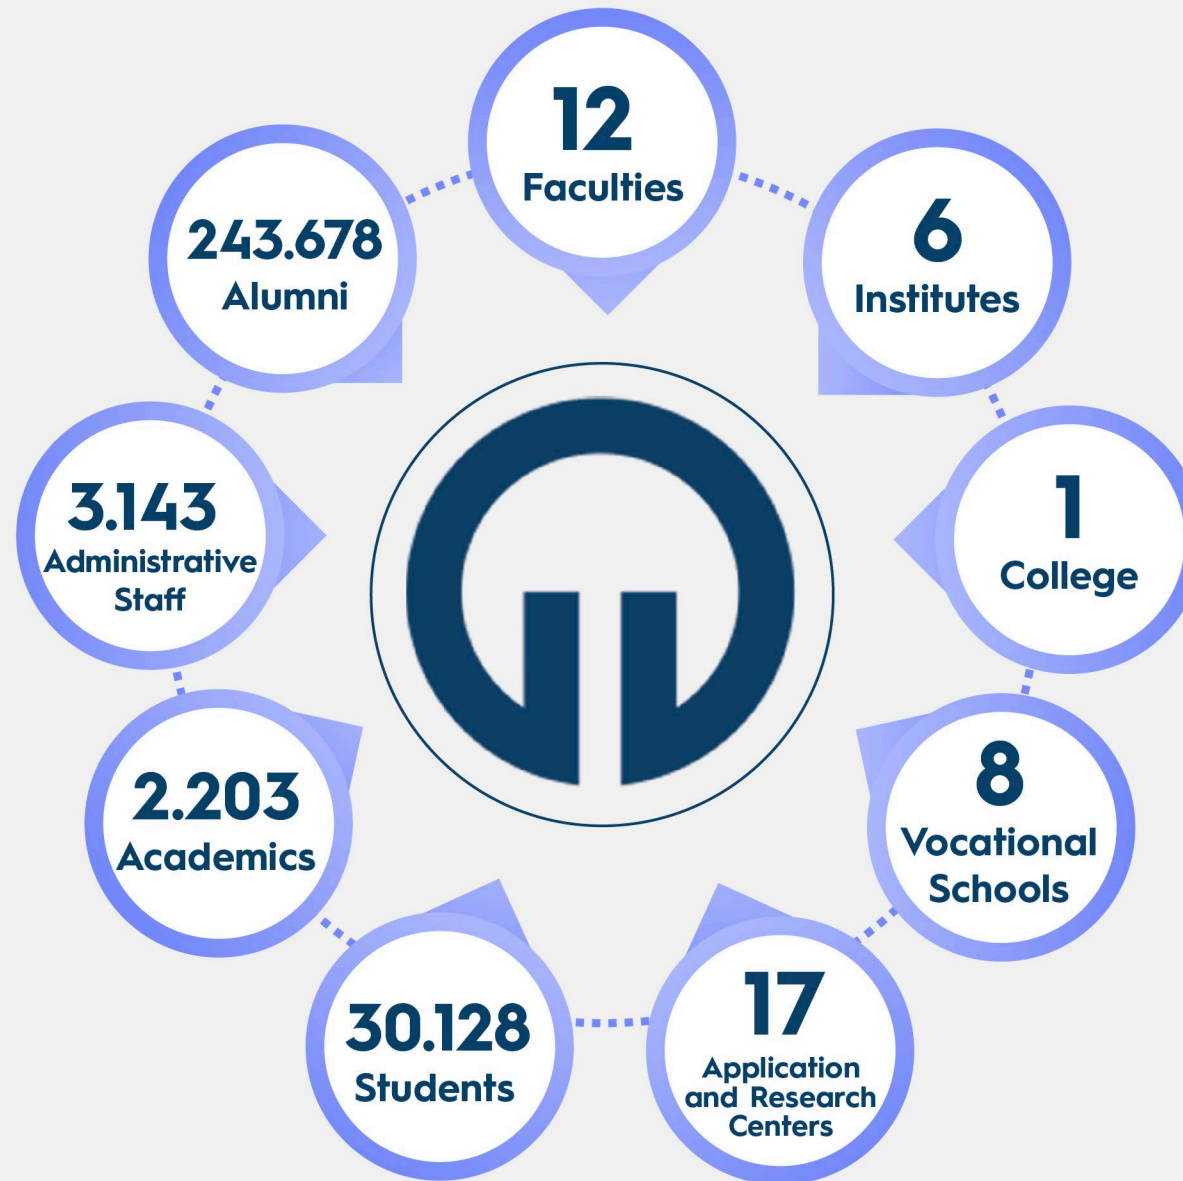

KARADENİZ TECHNICAL UNIVERSITY

T.C.
KARADENİZ TEKNİK ÜNİVERSİTESİ

Technology Transfer Application Research Center
KTU TTC

KTU TTC Timeline

Lecturer
Sedanur KALYONCU
KTU TTC Vice Director

Lecturer
Emrah AYVAZ
KTU TTC Director